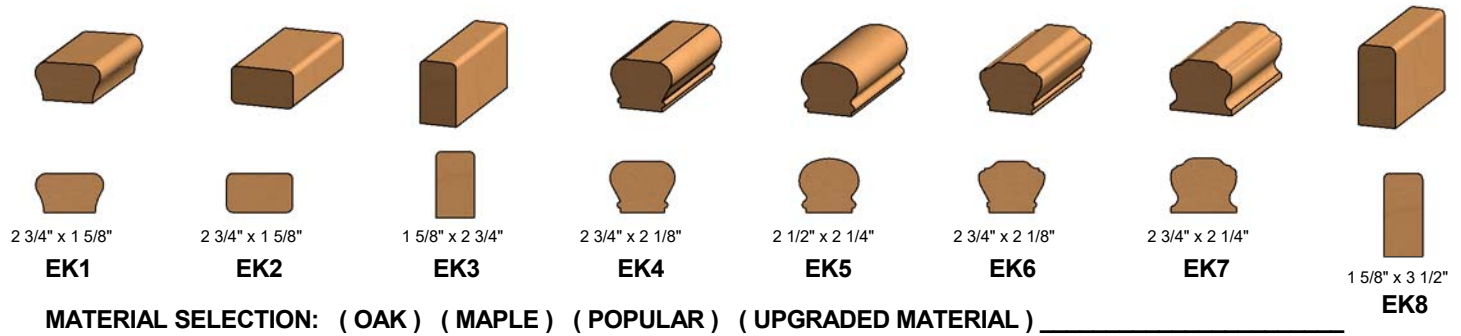

Customer: _____
 Site: _____
 Contact: _____
 Date required: _____

NEWEL POSTS STANDARD BASE IS 3" x 3"

BOXED NEWEL POSTS

WROUGHT IRON SPINDLES

NEWLY ADDED