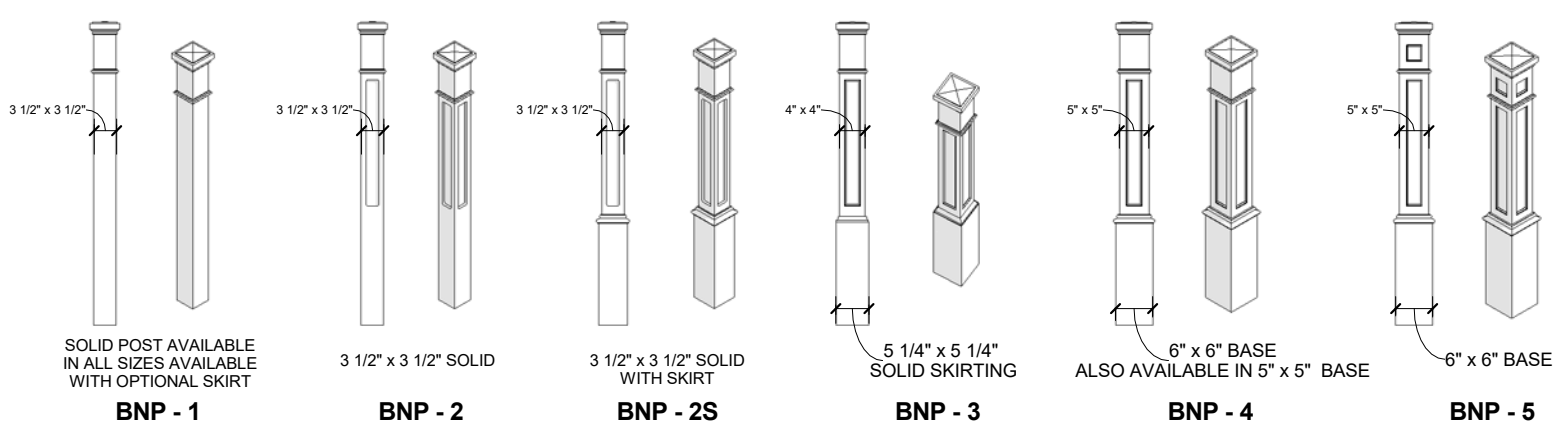

Customer: _____
 Site: _____
 Contact: _____
 Date required: _____

NEWEL POSTS STANDARD BASE IS 3" x 3"

BOXED NEWEL POSTS

WROUGHT IRON SPINDLES

NEWLY ADDED