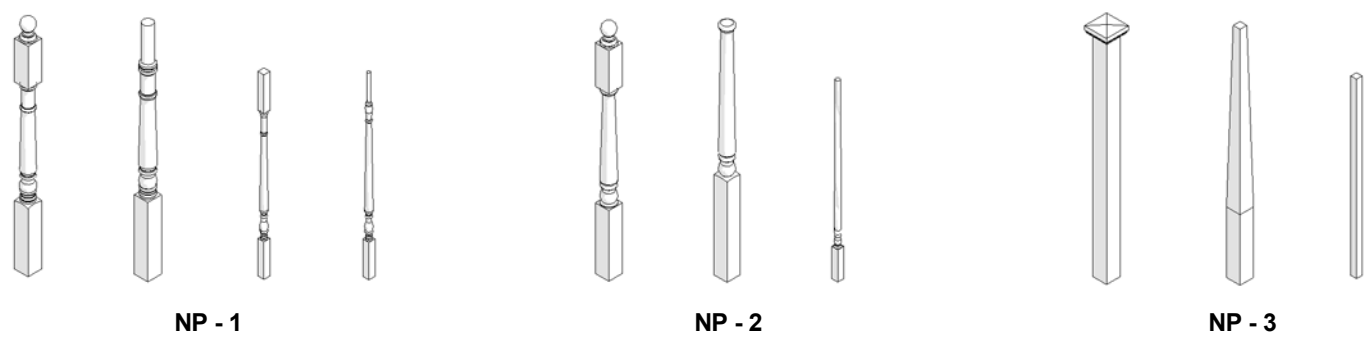

Customer: _____
 Site: _____
 Contact: _____
 Date required: _____

NEWEL POSTS STANDARD BASE IS 3" x 3"

BOXED NEWEL POSTS

WROUGHT IRON SPINDLES

NEWLY ADDED